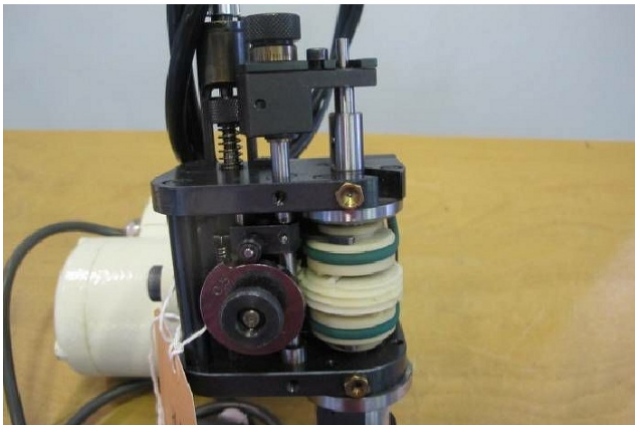

Machine

Inventory N° **7638**
Description Tappingmachine

Brand **IMBERDORF**
Model
Serial No
Year **N/A**

Heading

En ligne **T**

Accessories

None

Pictures

HD pictures and videos on request.

All data such as technical specifications, weight, dimensions, illustrations are indicative and subject to change without notice.

Inventory N° 7638

HD pictures and videos on request.
All data such as technical specifications, weight, dimensions, illustrations are indicative and subject to change without notice.