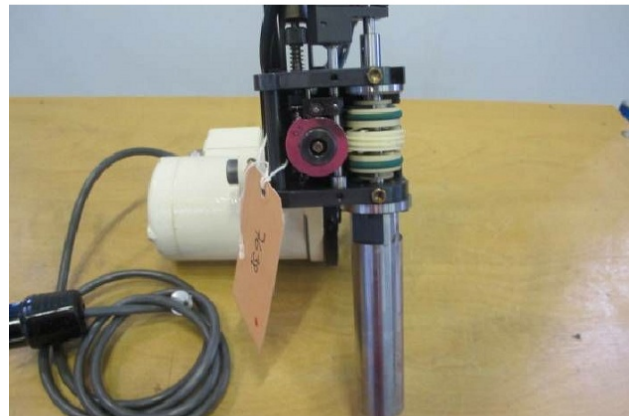

Machine

Inventory N° **7638**
Description Tappingmachine

Brand **IMBERDORF**
Model
Serial No
Year **N/A**

Heading

En ligne **T**

Accessories

None

Pictures

HD pictures and videos on request.

All data such as technical specifications, weight, dimensions, illustrations are indicative and subject to change without notice.

Inventory N° 7638

HD pictures and videos on request.
All data such as technical specifications, weight, dimensions, illustrations are indicative and subject to change without notice.