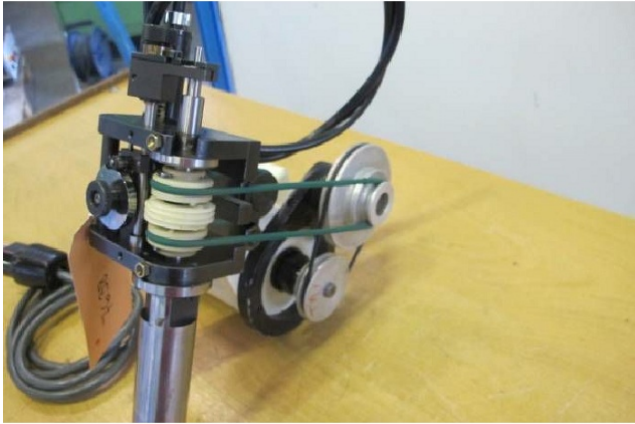

Machine

Inventory N° **7638**
Description Tappingmachine

Brand **IMBERDORF**
Model
Serial No
Year **N/A**

Heading

En ligne **T**

Accessories

None

Pictures

HD pictures and videos on request.

All data such as technical specifications, weight, dimensions, illustrations are indicative and subject to change without notice.

Inventory N° 7638

HD pictures and videos on request.
All data such as technical specifications, weight, dimensions, illustrations are indicative and subject to change without notice.