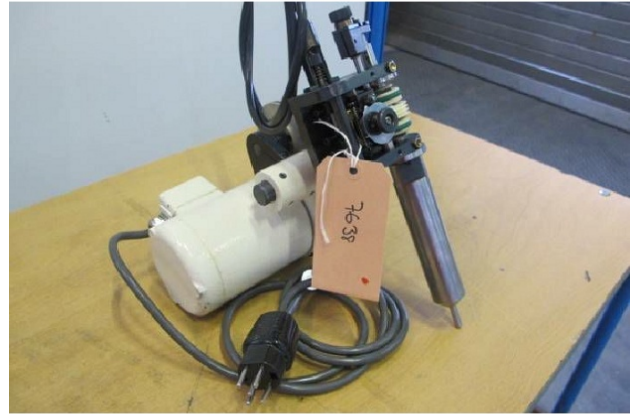

Machine

Inventory N° **7638**
Description Tappingmachine

Brand **IMBERDORF**
Model
Serial No
Year **N/A**

Heading

En ligne **T**

Accessories

None

Pictures

HD pictures and videos on request.

All data such as technical specifications, weight, dimensions, illustrations are indicative and subject to change without notice.

Inventory N° 7638

HD pictures and videos on request.
All data such as technical specifications, weight, dimensions, illustrations are indicative and subject to change without notice.